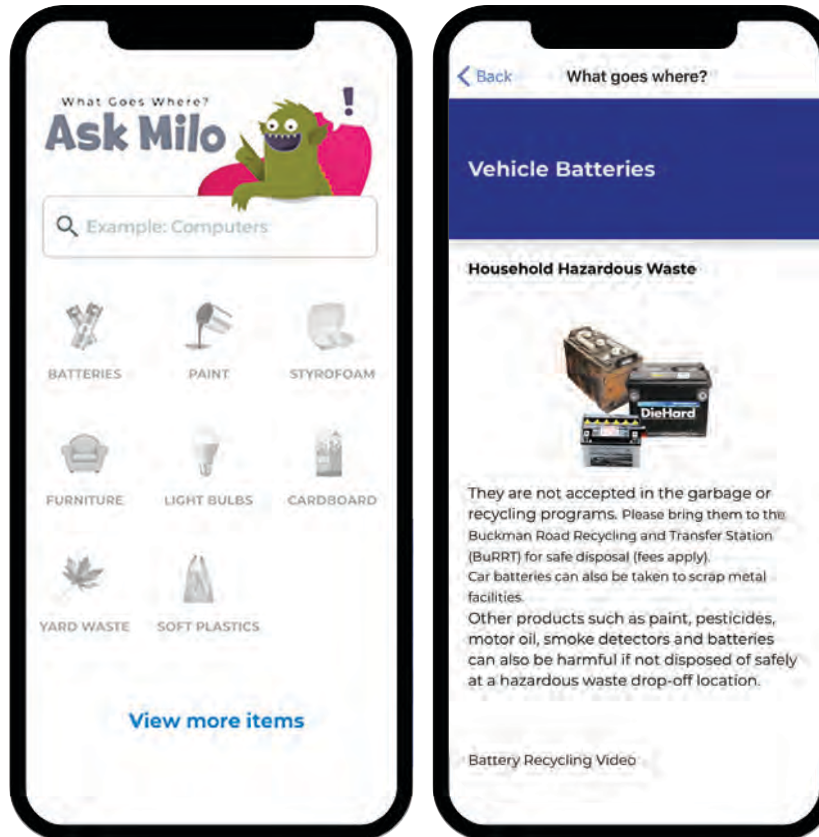

THERE'S AN APP FOR THAT!

SMARTPHONE USERS:

Use the FREE Recycle Coach "What Goes Where" Search tool to find out where to take batteries, oil, chemicals, and much more.

DON'T HAVE A SMARTPHONE?

HHW & E-WASTE: